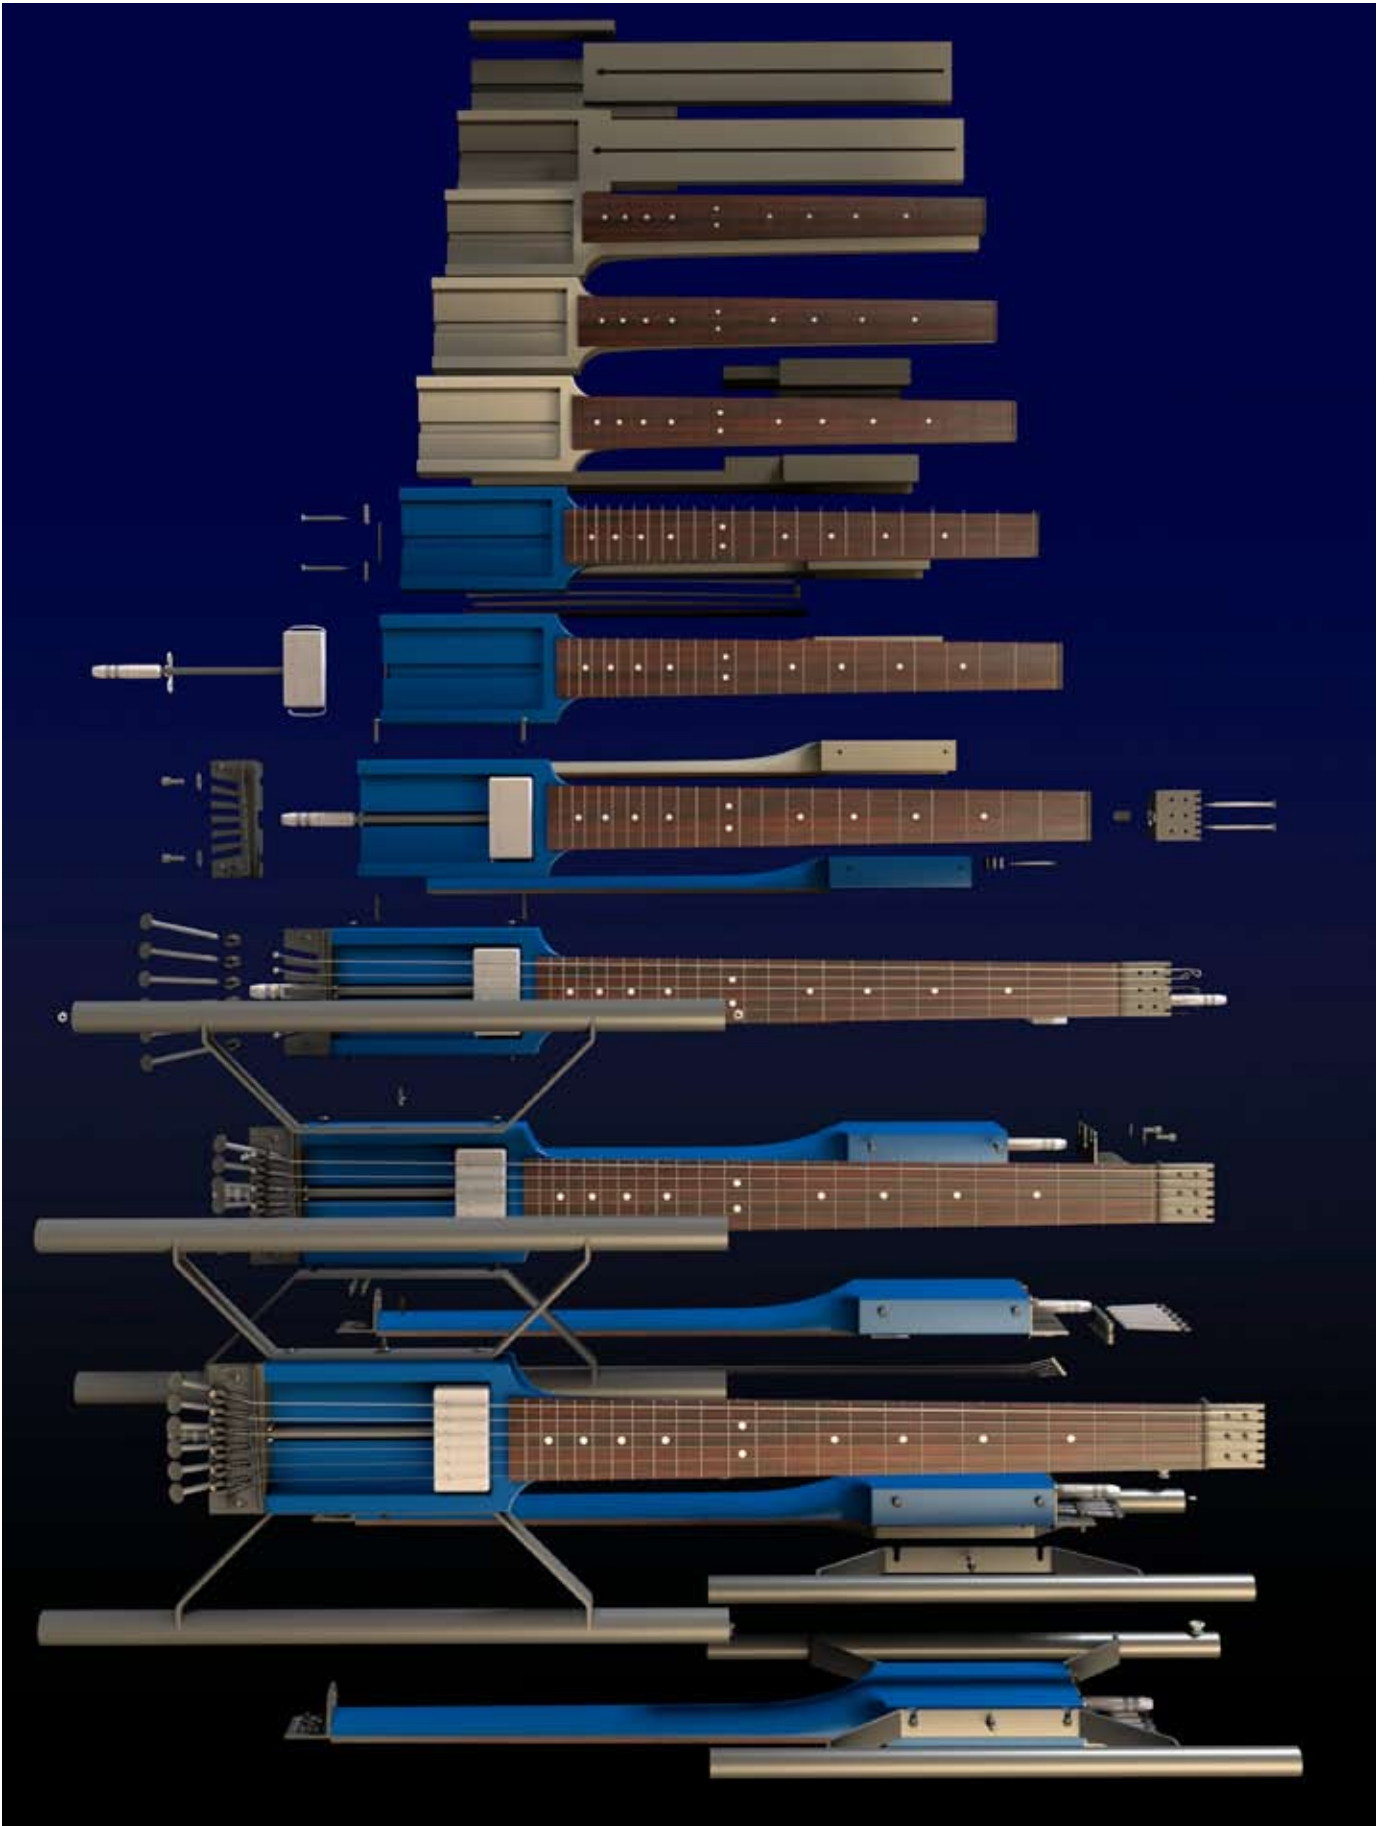

"X1 Guitar Production" 2006 digital 3D